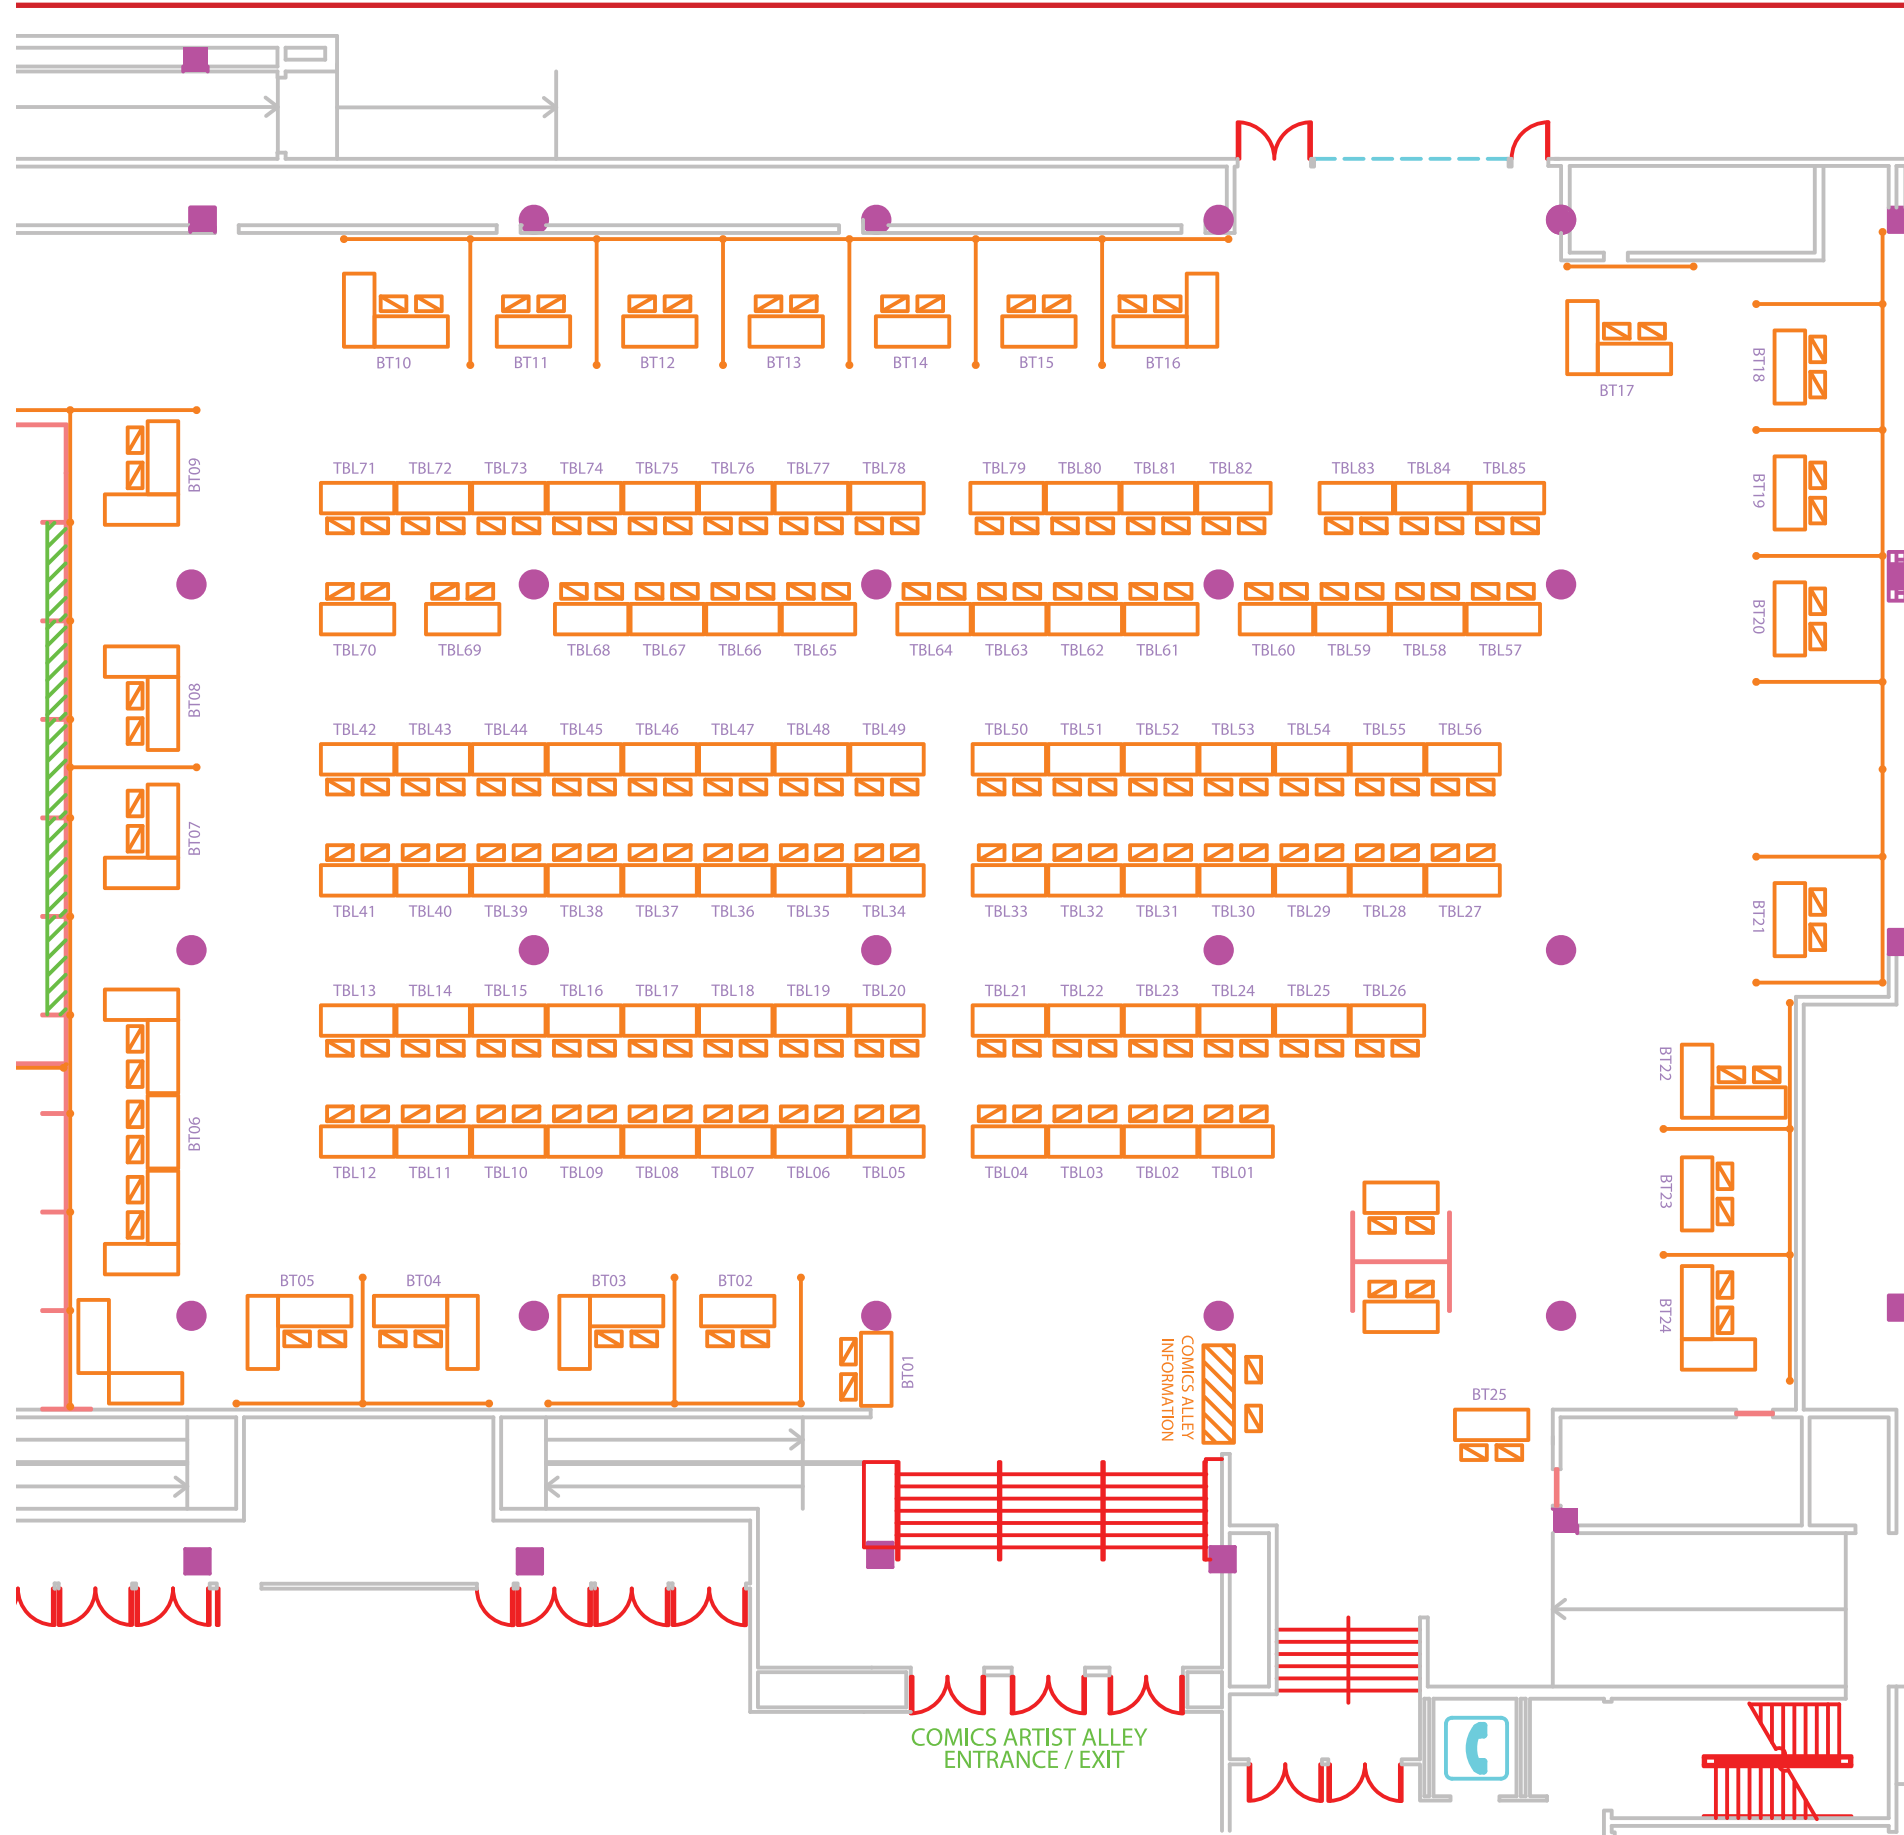

Hyatt Regency: Exhibit Level, Grand Hall East

Comics Artist Alley: Alphabetical Listing

Jason "Spyda" Adams	TBL54	John Lotshaw	TBL74
Joel Adams	TBL56	Comfort Love	TBL46
Arena Comics	TBL26 & BT06	Sarah M.	BT11
Baby Tattoo Books	BT05	Frank Mastromauri	BT06
Michael Banks	TBL81	Mike McKone	TBL35-TBL36
Allen Bellman	TBL13	Jason Metcalf	TBL70
Jennifer Bennett	BT20	Mike Miller	BT03
Tom Biondolillo	TBL16	Bryan Mon	TBL51-TBL53
Scott Blair	TBL77	Dean Motter	TBL57
Drew Blank	TBL40-TBL41	Sho Murase	TBL61
Jennie Breeden	TBL17	Ted Naifeh	TBL44
Mark Brooks	TBL04	Jai Natiz	TBL65
Jen Broomall	BT21	Siya Oum	BT06
Bob Burden	TBL84	Rhiannon Owens	TBL67
James Burns	TBL18	Jimmy Palmiotti	TBL02
Kate Carleton	TBL23	George Pérez	BT16
Greg Carter	TBL15	Andy Price	TBL22
Comics and Pop Art	BT24	Keith P. Rein	TBL82
Amanda Conner	TBL01	Scott Rorie	TBL49
Darwyn Cooke	TBL03	Don Rosa	BT02
Tess Cooper	TBL24	Jacob Rougemont	TBL14
Peter Cutler	TBL38	Andy Runton	TBL06
Jeremy Dale Dale	TBL20	Tony Salvaggio	TBL59
Peter David	TBL25	Chris Schweizer	TBL32
Jose Delbo	TBL42-TBL43	Jamie Snell	TBL76
Doktor A	BT14	Doug Sneyd	BT04
Annie Erskine	TBL39	Ray Snyder	TBL71
Jason Flowers	TBL83	Anthony Spay	TBL48
Matt Frank	TBL60	Peter Steigerwald	BT06
Darren Gendron	BT23	Brian Stelfreeze	TBL09
Gary Gianni	BT08	Yale Stewart	TBL62
Stephanie Gladden	TBL08	Dirk Strangley	TBL27-TBL28
Michael Gordon	TBL38	Nathan Szerdy	TBL37
Daniel Gorman	TBL30	Greg Theakston	TBL63
Sanford Greene	TBL12	Jason Thomas	BT22
Mike Groves	TBL79	Jeremy Treece	TBL45
Jordan Gunderson	BT06	Jamie Tyndall	TBL69
Daxiong Guo	TBL29	Andrew van Buren Aydin	TBL21
Merrill Hagan	TBL52	Dexter Vines	TBL10
Chris Hamer	BT09	Christian Waggoner	BT25
Dusty Higgins	TBL31	HC Warner	BT18-BT19
Bill Holbrook	TBL75	Adam Withers	TBL47
Georges Jeanty	TBL11	Derek Yaniger	BT17
jellykoe	BT12	Kelly Yates	TBL72
Paul Jenkins	TBL64	Thom Zahler	TBL34
Van Jensen	TBL07		
Cassie Kelly	TBL50		
Brian Kesinger	BT05		
Jerry and Rachel Keslensky	TBL19		
Killer Targets	BT15		
Alex Konat	BT06		
Tony Kordos	TBL68		